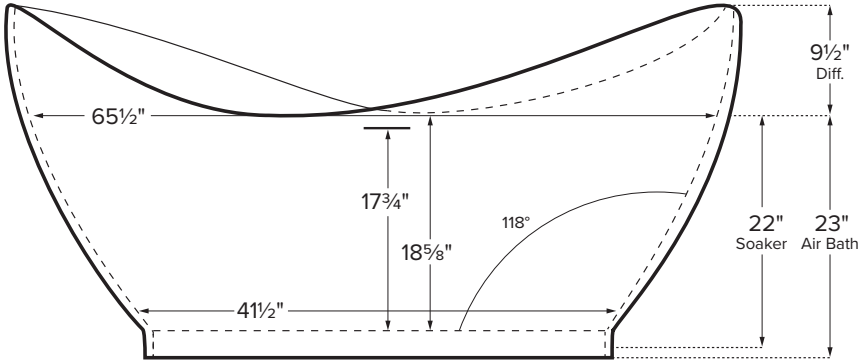

Shown above as an Air Bath.

ELECTRICAL SPECIFICATIONS

Required Electrical Service - 110 Volt
Air Bath - 1-15 amp GFCI

CSA Certified C/US; ANSI Z124.1

IMPORTANT ORDERING & INSTALLATION INFORMATION:

- Includes an integrated slotted overflow, which only requires drain installation. May also be specified without an overflow (see local codes).
- Air baths require job site preparations for remote mounting the blower and required check valve. Check valve must be installed higher than the rim of the tub. The keypad is shipped loose and may be mounted on a nearby wall or decking. A waterproof remote control is also included. Please read installation manual prior to ordering.
- Requires use of a wall-mounted or freestanding tub filler.
- Measurements are + 1/2" and are subject to change without notice.
- Options and accessories are packaged inside the tub crate for delivery.
- Data herein supersedes all prior to publication date shown below.

See the "Boutique Collection Tubs Installation & Operation Manual" included with tub delivery or go to: mtibaths.com/support/installation for all the information necessary to install and operate the tub. MTI's Customer Service Department is available Monday-Friday 8am-6pm EST at 800-783-8827 or service@mtibaths.com to answer any questions pertaining to ordering or installation.