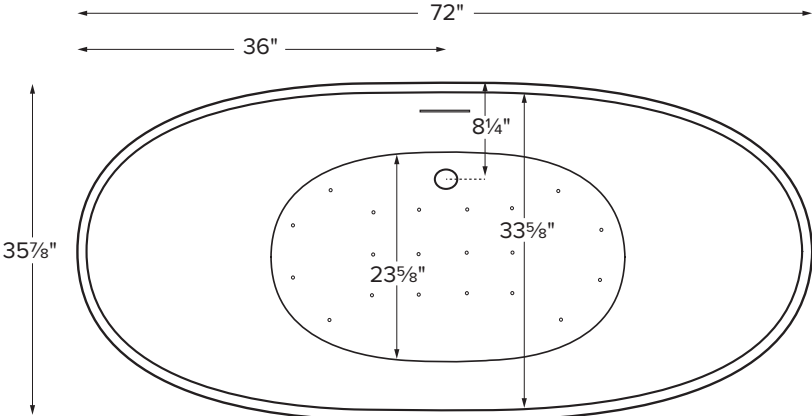

Juliet (#185)

72" x 36" x 22"

GENERAL SPECIFICATIONS:

Material - SculptureStone®

Installation - Freestanding - *Cannot be undermounted*
Not recommended as a tub / shower combination.

Soaker Weight - 340 lbs / 154 kg

Air Bath Weight - 370 lbs / 168 kg

Maximum Fill - 102 gal to overflow

NOTE: *Filling this tub to the maximum may require an above average size or dedicated water heater.*

Juliet features an integrated slotted overflow.