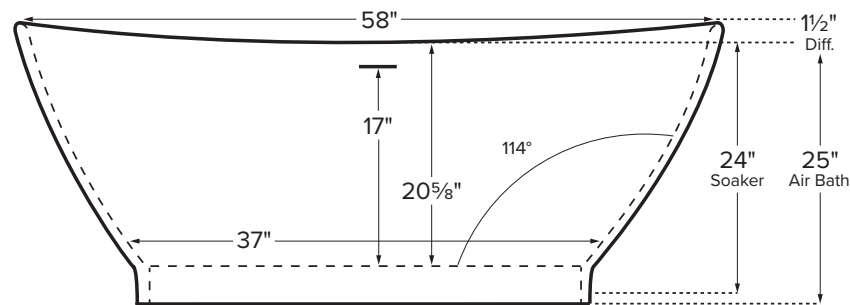

Shown above as an Air Bath.

ELECTRICAL SPECIFICATIONS

Required Electrical Service - 110 Volt

Air Bath - 1-15 amp GFCI

CSA Certified C/US; ANSI Z124.1

IMPORTANT ORDERING & INSTALLATION INFORMATION:

- Includes an integrated slotted overflow, which only requires drain installation. May also be specified without an overflow (see local codes).
- Air baths require job site preparations for remote mounting the blower and required check valve. Check valve must be installed higher than the rim of the tub. The keypad is shipped loose and may be mounted on a nearby wall or decking. A waterproof remote control is also included. Please read installation manual prior to ordering.
- Requires use of a wall-mounted or freestanding tub filler.
- Measurements are + 1/2" and are subject to change without notice.
- Options and accessories are packaged inside the tub crate for delivery.
- Data herein supersedes all prior to publication date shown below.

See the "Boutique Collection Tubs Installation & Operation Manual" included with tub delivery or go to: mtibaths.com/support/installation for all the information necessary to install and operate the tub. MTI's Customer Service Department is available Monday-Friday 8am-6pm EST at 800-783-8827 or service@mtibaths.com to answer any questions pertaining to ordering or installation.