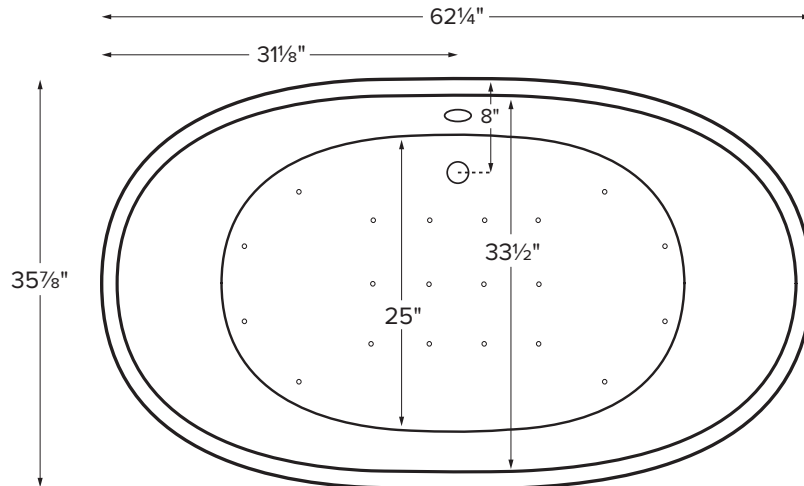

Elise (#195)

62.25" x 36" x 24"

GENERAL SPECIFICATIONS:

Material - SculptureStone®

Installation - Freestanding - *Cannot be undermounted. Not recommended as a tub / shower combination.*

Soaker Weight - 250 lbs / 113 kg

Air Bath Weight - 280 lbs / 127 kg

Maximum Fill - 86 gal to overflow

NOTE: *Filling this tub to the maximum may require an above average size or dedicated water heater.*

Elise features an integrated slotted overflow.