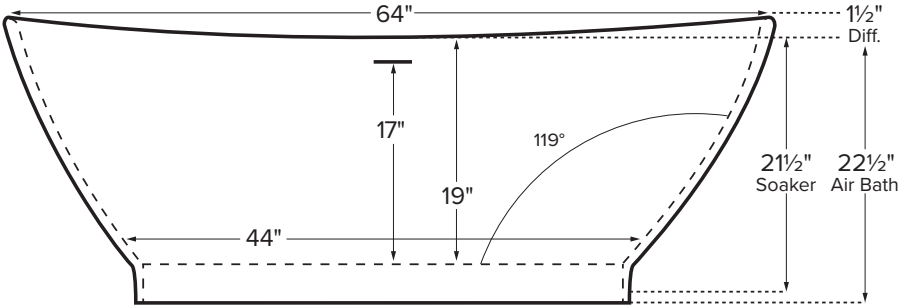

ELECTRICAL SPECIFICATIONS

Required Electrical Service - 110 Volt
Air Bath - 1-15 amp GFCI

CSA Certified C/US; ANSI Z124.1

IMPORTANT ORDERING & INSTALLATION INFORMATION:

- Includes an integrated slotted overflow, which only requires drain installation. May also be specified without an overflow (see local codes).
- Air baths require job site preparations for remote mounting the blower and required check valve. Check valve must be installed higher than the rim of the tub. The keypad is shipped loose and may be mounted on a nearby wall or decking. A waterproof remote control is also included. Please read installation manual prior to ordering.
- Requires use of a wall-mounted or freestanding tub filler.
- Measurements are + 1/2" and are subject to change without notice.
- Options and accessories are packaged inside the tub crate for delivery.
- Data herein supersedes all prior to publication date shown below.

See the "Boutique Collection Tubs Installation & Operation Manual" included with tub delivery or go to: mtibaths.com/support/installation for all the information necessary to install and operate the tub. MTI's Customer Service Department is available Monday-Friday 8am-6pm EST at 800-783-8827 or service@mtibaths.com to answer any questions pertaining to ordering or installation.