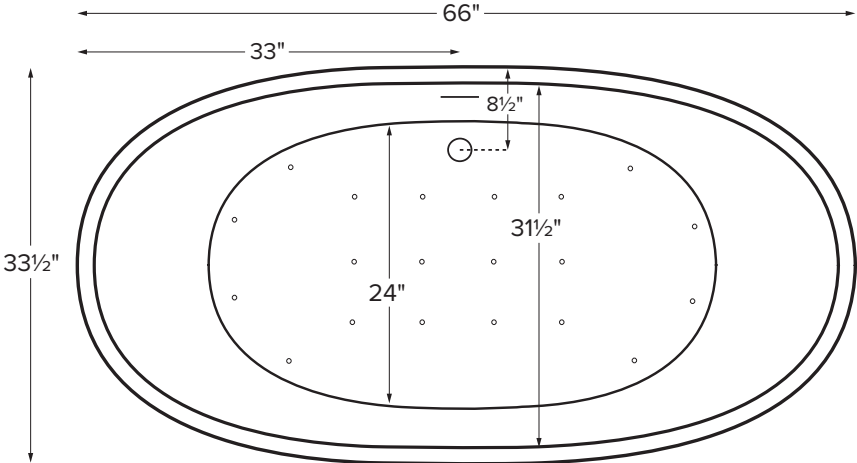

Elise (#230)

66" x 33.5" x 21.5"

GENERAL SPECIFICATIONS:

Material - SculptureStone®

Installation - Freestanding - *cannot be undermounted*
Not recommended as a tub / shower combination.

Soaker Weight - 270 lbs / 122 kg

Air Bath Weight - 290 lbs / 132 kg

Maximum Fill - 90 gal to overflow

Elise features an integrated slotted overflow.

NOTE: *Filling this tub to the maximum may require an above average size or dedicated water heater.*