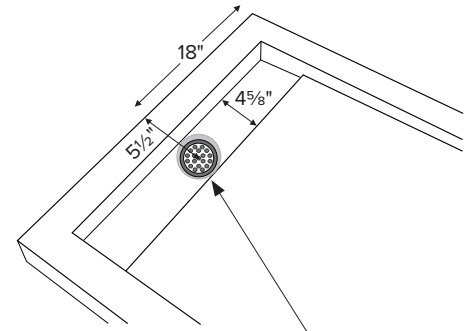

## Boutique Collection Shower Bases

**NOTE: 12 Week Lead Time in business days from the date of order confirmation. Does not include shipping.**

**MTSB-SS6036HD**

60" x 36" x 3.25"

### GENERAL SPECIFICATIONS

**Material** - SculptureStone®

**Shipping Weight** - 190 lbs / 86 kg

**Threshold** - Low-Profile, Multiple Threshold

**Drain Location** - End

Model #	Size	Shape	MSRP	
MTSB-SS6036HD	60" x 36" x 3.25"	Rectangle	<b>\$3,150</b>	<b>Crate / Handling Fee Applies</b>

### IMPORTANT ORDERING & INSTALLATION INFORMATION

- Low-profile, multiple threshold design. Shallow pan.
- Concealed drain. Drain cover is removable for access.
- 3.5" drain opening with PVC drain kit included.
- Factory installed tile flange on 1, 2 or 3 sides to facilitate installation. Please specify flange location(s).
- Measurements are  $\pm 1/2"$  and are subject to change without notice.
- Data herein supersedes all prior to publication date shown below.

- Options and accessories may be packaged inside the tub crate. Always check packaging before discarding.
- All product measurements are  $\pm 1/2"$ .
- Specifications and configurations are subject to change without notice.
- Measurements herein supersede all others published prior to publication date below.