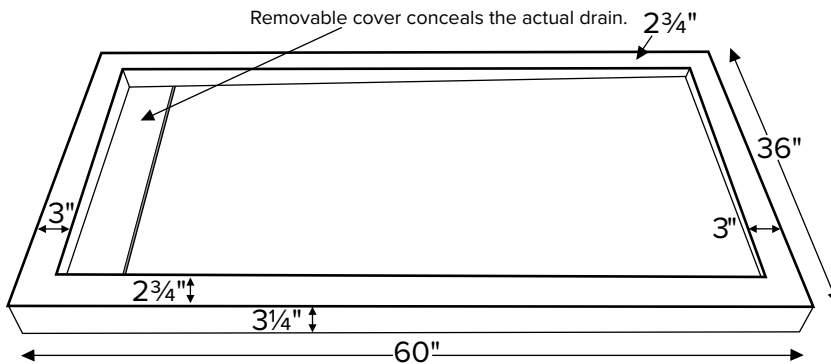

## Boutique Collection Shower Bases

**NOTE: 12 Week Lead Time in business days from the date of order confirmation. Does not include shipping.**

**MTSB-SS6036HD**

60" x 36" x 3.25"

### GENERAL SPECIFICATIONS

**Material** - SculptureStone®

**Shipping Weight** - 190 lbs / 86 kg

**Threshold** - Low-Profile, Multiple Threshold

**Drain Location** - End

Model #	Size	Shape	MSRP	
MTSB-SS6036HD	60" x 36" x 3.25"	Rectangle	<b>\$3,150</b>	<b>Crate / Handling Fee Applies</b>

### IMPORTANT ORDERING & INSTALLATION INFORMATION

- Low-profile, multiple threshold design. Shallow pan.
- Concealed drain. Drain cover is removable for access.
- 3.5" drain opening with PVC drain kit included.
- Factory installed tile flange on 1, 2 or 3 sides to facilitate installation. Please specify flange location(s).
- Measurements are  $\pm 1/2"$  and are subject to change without notice.
- Data herein supersedes all prior to publication date shown below.

- Options and accessories may be packaged inside the tub crate. Always check packaging before discarding.
- All product measurements are  $\pm 1/2"$ .
- Specifications and configurations are subject to change without notice.
- Measurements herein supersede all others published prior to publication date below.