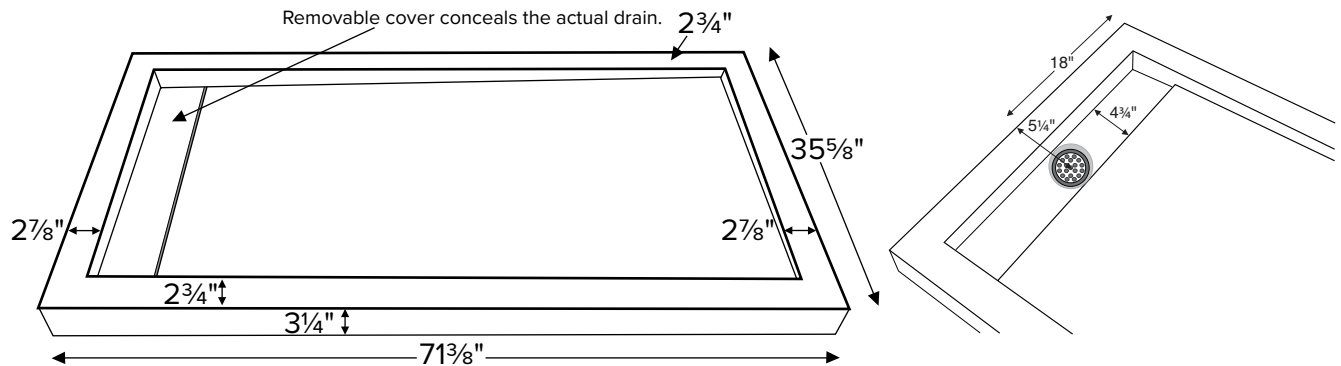

Boutique Collection Shower Bases

NOTE: 12 Week Lead Time in business days from the date of order confirmation. Does not include shipping.

MTSB-SS7236HD

71.375" x 35.625" x 3.25"

GENERAL SPECIFICATIONS

Material - SculptureStone®

Shipping Weight - 205 lbs / 93 kg

Threshold - Low-Profile, Multiple Threshold

Drain Location - End

Model #	Size	Shape	MSRP	Crate / Handling Fee Applies
MTSB-SS7236HD	71.375" x 35.625" x 3.25"	Rectangle	\$3,430	Crate / Handling Fee Applies

IMPORTANT ORDERING & INSTALLATION INFORMATION

- Low-profile, multiple threshold design. Shallow pan.
- Concealed drain. Drain cover is removable for access.
- 3.5" drain opening with PVC drain kit included.
- Factory installed tile flange on 1, 2 or 3 sides to facilitate installation. Please specify flange location(s).
- Measurements are $\pm 1/2"$ and are subject to change without notice.
- Data herein supersedes all prior to publication date shown below.

- Options and accessories may be packaged inside the tub crate. Always check packaging before discarding.
- All product measurements are $\pm 1/2"$.
- Specifications and configurations are subject to change without notice.
- Measurements herein supersede all others published prior to publication date below.