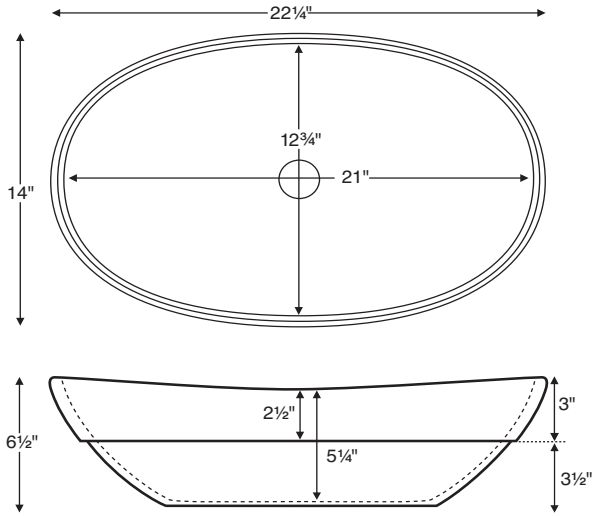

The top 3" of the semi-recessed sink will rest on the vanity.

# Elise SR

Model # MTCS-714  
22.25" x 14" x 6.5"

**Material** SculptureStone®  
**Installation** semi-recessed  
**Shipping Weight** 26 lbs.

Due to its handcrafted nature, always measure sink on-site to ensure cut-out accuracy.

• Before discarding packaging, check for accessories that may be inside.  
• All product measurements are  $\pm 1/2"$ .  
• Specifications and configurations are subject to change without notice.  
• Measurements herein supersede all others published prior to publication date below.