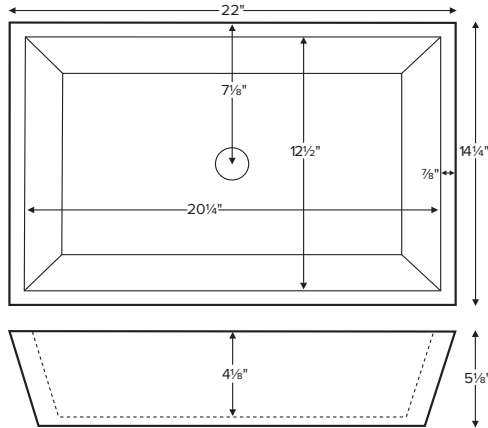

Vessel style sink rests on top of the vanity.

Due to its handcrafted nature, always measure sink on-site to ensure cut-out accuracy.

When ordered as undermount, 1/2" x 3/8" lip detail accommodates most undermount clips (shown right).

**CONSTRUCTION AND STANDARD FEATURES**

- 1.5" drain opening. Comes without an overflow. Check local codes.
- Measure on site to achieve the proper cut-out size.
- Lip detail on undermount bowl will accommodate commonly used undermount hardware. Hardware is not included.
- One-piece construction using Engineered SculptureStone® (ESS) material.
- This material is non-porous, stain-, mold- and mildew-resistant.
- Approximately 70% of the material is organic, including minerals mined from the earth, making it "Green".
- Five-Year Limited Residential Warranty.

• Before discarding packaging, check for accessories that may be inside.  
 • All product measurements are ±1/2".  
 • Specifications and configurations are subject to change without notice.  
 • Measurements herein supersede all others published prior to publication date below.