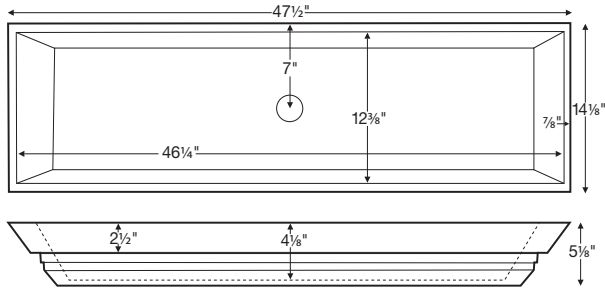

Petra 5 SR

Model # MTCS-733

47.5" x 14.125" x 5.125"

Material SculptureStone®

Installation semi-recessed

Shipping Weight 67 lbs.

Petra 5 SR is a single-drain semi-recess sink.
For dual drain, see Petra 6 SR, MTCS-744.

The top 2 1/2" of the semi-recessed sink will rest on the vanity.

Due to its handcrafted nature, always measure sink on-site to ensure cut-out accuracy.

Sink Options and Pricing

Part #: MTCS733 **\$1,210**

Also available, Petra Counter-Sink 5, featuring custom-size countertop with integrated bowl. Available only as a single bowl.

• Before discarding packaging, check for accessories that may be inside.
• All product measurements are ±1/2".
• Specifications and configurations are subject to change without notice.
• Measurements herein supersede all others published prior to publication date below.