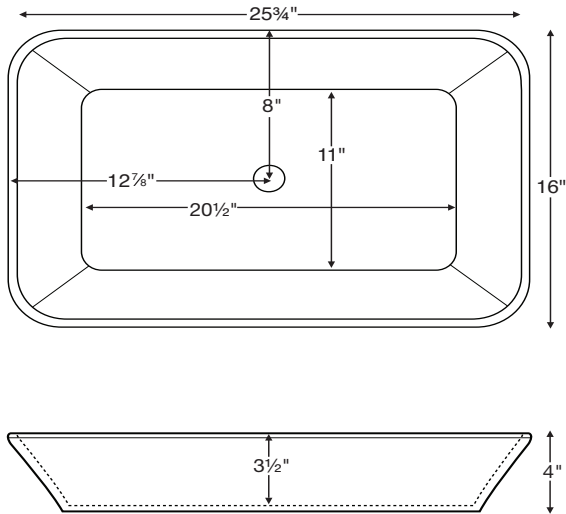

# Addison

Model # MTCS-739  
25.75" x 16" x 4"

**Material** SculptureStone®  
**Installation** vessel style  
**Shipping Weight** 30 lbs.

Vessel style sink installs on top of the vanity.  
Cut-out for the drain installation required.

## CONSTRUCTION AND STANDARD FEATURES

- 1.5" drain opening. Comes without an overflow. Check local codes.
- One-piece construction using Engineered SculptureStone® (ESS) material.
- This material is non-porous, stain-, mold- and mildew-resistant.
- Approximately 70% of the material is organic, including minerals mined from the earth, making it "Green".
- Five-Year Limited Residential Warranty.

• Before discarding packaging, check for accessories that may be inside.  
• All product measurements are  $\pm 1/2"$ .  
• Specifications and configurations are subject to change without notice.  
• Measurements herein supersede all others published prior to publication date below.