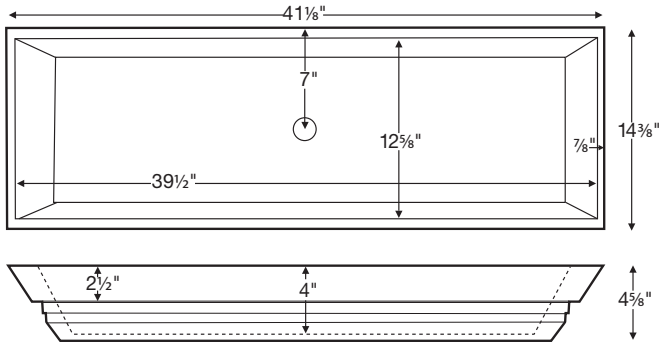

Petra 7 SR is a single-drain semi-recess sink.
For dual drain, see Petra 8 SR, MTCS-750.

Petra 7 SR

Model # MTCS-748

41.125" x 14.375" x 4.625"

Material SculptureStone®
Installation semi-recessed
Shipping Weight 48 lbs.

The top 2 1/2" of the semi-recessed sink will rest on the vanity.

Due to its handcrafted nature, always measure sink on-site to ensure cut-out accuracy.

Sink Options and Pricing

Part #: MTCS748 **\$1,090**

Also available, Petra Counter-Sink 7, featuring custom-size countertop with integrated bowl. Available only as a single bowl.

• Before discarding packaging, check for accessories that may be inside.
• All product measurements are ±1/2".
• Specifications and configurations are subject to change without notice.
• Measurements herein supersede all others published prior to publication date below.