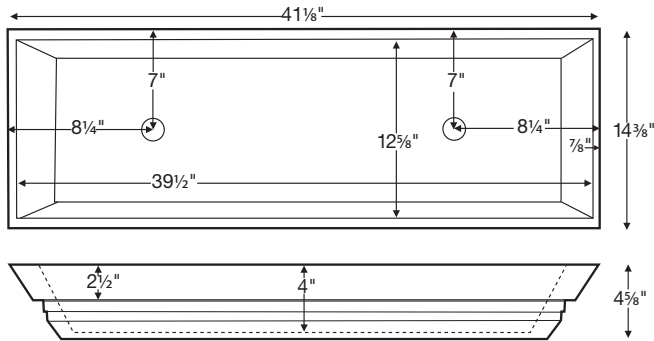

Petra 8 SR is a dual drain semi-recess sink.  
For single drain, see Petra 7 SR, MTCS-748.

# Petra 8 SR

Model # MTCS-750  
41.125" x 14.375" x 4.625"

**Material** SculptureStone®  
**Installation** semi-recessed  
**Shipping Weight** 48 lbs.

When semi-recessed, the top 2 1/2" of the sink will rest on the counter.

Due to its handcrafted nature, always measure sink on-site to ensure cut-out accuracy.

Also available, Petra Counter-Sink 8, featuring custom-size countertop with integrated bowl. Available only as a single bowl.

• Before discarding packaging, check for accessories that may be inside.  
• All product measurements are ±1/2".  
• Specifications and configurations are subject to change without notice.  
• Measurements herein supersede all others published prior to publication date below.