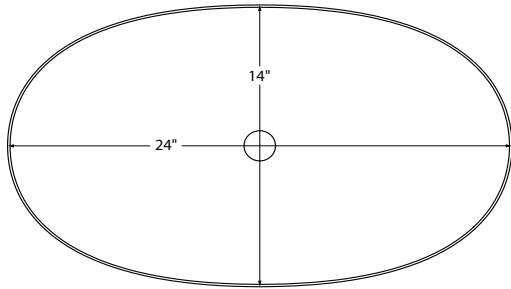

Elena SR
 Model # MTCS-759
 24" x 14" x 6"

Material SculptureStone®
Installation semi-recessed
Lead Time 10 business days
Shipping Weight 13 lbs.

When semi-recessed, the top 2" of the sink will rest on the counter.