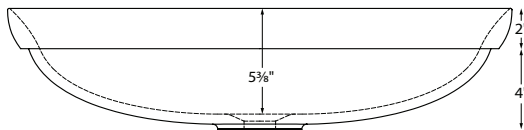

Elena SR
 Model # MTCS-759
 24" x 14" x 6"

Material SculptureStone®
Installation semi-recessed
Lead Time 10 business days
Shipping Weight 13 lbs.

When semi-recessed, the top 2" of the sink will rest on the counter.