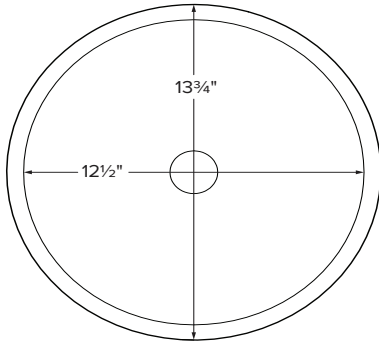

Luna 3 shown with a Rolled Rim

Vessel style sink installs on top of the vanity.

Cut-out for drain installation required.

CONSTRUCTION AND STANDARD FEATURES

- 1.5" drain opening. Requires vessel-style drain kit without overflow. Check local codes.
- One-piece construction using Engineered SculptureStone® (ESS) material. ESS is a mixture of ground natural materials and binding agents that are liquefied, poured and then hardened. This material is solid through and through.
- This material is non-porous, stain-, mold- and mildew-resistant.
- Approximately 70% of the material is organic, including minerals mined from the earth, making it "Green".
- Same material and color all the way through, with minor variations due to use of natural minerals.
- Five-Year Limited Residential Warranty.
- Measurements are $\pm 1/2"$ and subject to change without notice
- Data herein supersedes all previous prior to publication date indicated below.

Luna 3

Model # MTCS-765

13 $\frac{3}{4}$ " x 5"

Material SculptureStone®
Installation vessel style
Lead Time 10 business days
Shipping Weight 14 lbs.

Sink Options and Pricing
Part #: MTCS765F (Flat Rim) \$770 MTCS765R (Rolled Rim) \$770
Standard Color White, matte finish Biscuit Color Upgrade (SSBISNK) \$105 matte finish Additional material colors available for projects only. Please call MTI.
Hand-Polished Deep Gloss Finish Upcharge (SSGLOSSSNK) \$215 For White or Biscuit
Exterior Color in Gloss For Flat Rim Only (SSCOLSG) \$450 Must specify color code: Sapphire Blue (SB), Blue Lagoon (BL), Terracotta (TC), Onyx (OX), Nightfall (NF), Stratus Gray (TG), Stormgray (SG), Moonstone (MS)
Quick Ship (QUISINKSH) \$190 reduces lead time Please call for availability.
Options and Accessories
Drain Kits
Finger Touch Drain Without Overflow Chrome (DKFGCN) \$110 , Brushed Nickel (DKFGBNN) \$115
Grid Drain Without Overflow Chrome (DKGDCN) \$80 , Brushed Nickel (DKGDBNN) \$110
Fixed Drain Without Overflow Chrome (DKFDC) \$195