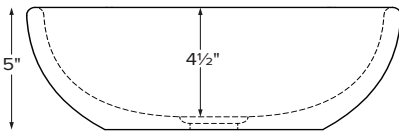

Luna 3 shown with a Rolled Rim

Vessel style sink installs on top of the vanity.

Cut-out for drain installation required.

CONSTRUCTION AND STANDARD FEATURES

- 1.5" drain opening. Requires vessel-style drain kit without overflow. Check local codes.
- One-piece construction using Engineered SculptureStone® (ESS) material. ESS is a mixture of ground natural materials and binding agents that are liquefied, poured and then hardened. This material is solid through and through.
- This material is non-porous, stain-, mold- and mildew-resistant.
- Approximately 70% of the material is organic, including minerals mined from the earth, making it "Green".
- Same material and color all the way through, with minor variations due to use of natural minerals.
- Five-Year Limited Residential Warranty.
- Measurements are $\pm 1/2"$ and subject to change without notice
- Data herein supersedes all previous prior to publication date indicated below.

Luna 3

Model # MTCS-765

13 $\frac{3}{4}$ " x 5"

Material SculptureStone®
Installation vessel style
Lead Time 10 business days
Shipping Weight 14 lbs.

Sink Options and Pricing
Part #: MTCS765F (Flat Rim) \$770 MTCS765R (Rolled Rim) \$770
Standard Color White, matte finish Biscuit Color Upgrade (SSBISNK) \$105 matte finish Additional material colors available for projects only. Please call MTI.
Hand-Polished Deep Gloss Finish Upcharge (SSGLOSSSNK) \$215 For White or Biscuit
Exterior Color in Gloss For Flat Rim Only (SSCOLSG) \$450 Must specify color code: Sapphire Blue (SB), Blue Lagoon (BL), Terracotta (TC), Onyx (OX), Nightfall (NF), Stratus Gray (TG), Stormgray (SG), Moonstone (MS)
Quick Ship (QUISINKSH) \$190 reduces lead time Please call for availability.
Options and Accessories
Drain Kits
Finger Touch Drain Without Overflow Chrome (DKFGCN) \$110 , Brushed Nickel (DKFGBNN) \$115
Grid Drain Without Overflow Chrome (DKGDCN) \$80 , Brushed Nickel (DKGDBNN) \$110
Fixed Drain Without Overflow Chrome (DKFDC) \$195