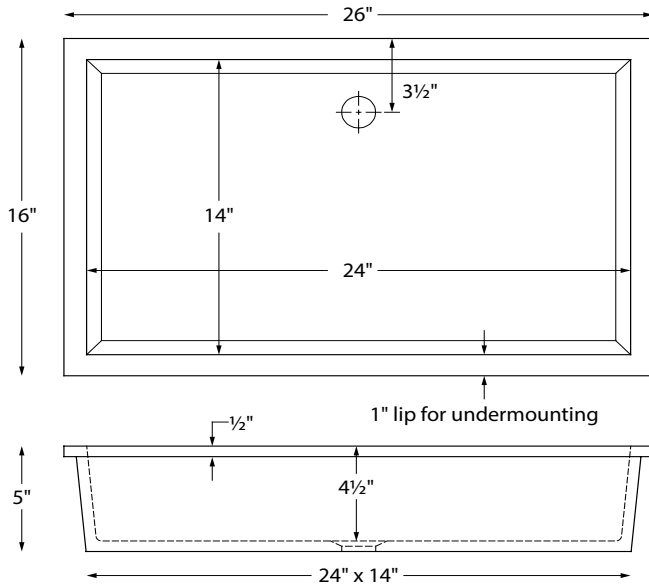

# Petra 13 Undermount

Model # MTCS-766

26" x 16" x 5"

Bowl Size: 24" x 14"

**Material** SculptureStone®

**Installation** undermount only

**Shipping Weight** 25 lbs.

Due to its handcrafted nature, always measure sink on-site to ensure cut-out accuracy when undermounting.

## CONSTRUCTION AND STANDARD FEATURES

- 1.5" drain opening. Comes without an overflow. Check local codes.
- Undermount only. Measure on site to achieve the proper cut-out size.
- Lip detail will accommodate commonly used undermount hardware. Undermount hardware is not included.
- One-piece construction using Engineered SculptureStone® (ESS) material.
- This material is non-porous, stain-, mold- and mildew-resistant.
- Approximately 70% of the material is organic, including minerals mined from the earth, making it "Green".
- Five-Year Limited Residential Warranty.

• Before discarding packaging, check for accessories that may be inside.  
 • All product measurements are ±1/2".  
 • Specifications and configurations are subject to change without notice.  
 • Measurements herein supersede all others published prior to publication date below.