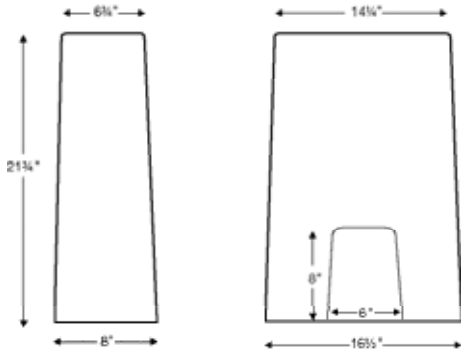

## Standard Faucet Stand / Bathroom Table

By request, up to 3 holes drilled at the factory at no additional charge.

Note: Opening shown in drawing is to facilitate installation of a faucet.  
Custom-size opening available upon request.

#### Overall measurements:

Total height with feet: 22.25"

Width (bottom/widest point): 27.125"

Width (top deck): 18.125"

Depth: 9.25"

**IMPORTANT:** Not designed to be used as a seat.

**Bathroom Table (TABLE) \$965**  
Gloss Finish Upcharge - part # SSGLOSSSNK **\$215**  
(Available in white or biscuit)