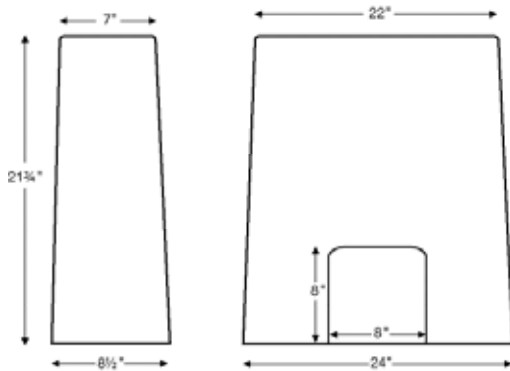

By request, up to 5 holes drilled at the factory at no additional charge.

Note: Opening shown in drawing is to facilitate installation of a faucet.
Custom-size opening available upon request.