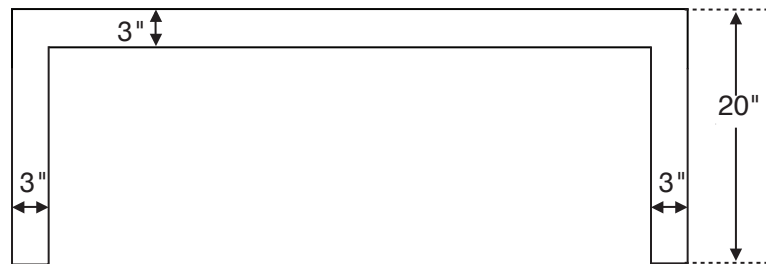

# ESS Bench

**GENERAL SPECIFICATIONS:**

Material - SculptureStone®, Teak  
Lead Time - 15 Business Days

Bench with Waterfall design and teak insert.

Front view of Parsons-style bench.

← Sizes 24" / 30" / 36" / 42" / 48" →

**CONSTRUCTION AND FEATURES**

- Available in 5 lengths: 24, 30", 36", 42" and 48".
- Each of the above sizes measures 16" (w) x 20" (h).
- Boutique Collection Bench is available with Parsons-style legs or Waterfall-style sides.